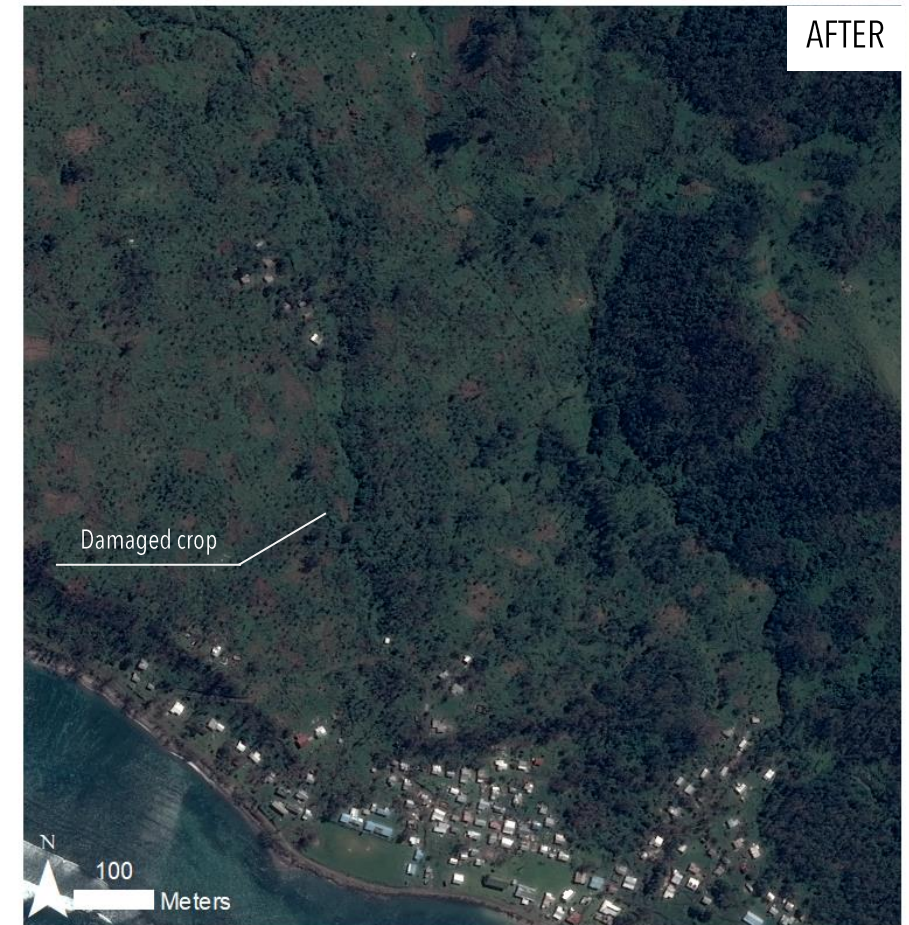

## AOI 2 NABUKELEVU DISTRICT KADAVU PROVINCNE, FIJI : DAMAGED CULTIVATED LAND

ESRI Base Map

Pleiades / 12 APRIL 2020

## AOI 2 NABUKELEVU DISTRICT KADAVU PROVINCNE, FIJI : DAMAGED COCONUT PLANTATION

ESRI Base Map

Pleiades / 12 APRIL 2020

## AOI 2 TAVUKI DISTRICT KADAVU PROVINCNE, FIJI : DAMAGED COCONUT PLANTATION

KADAVU ISLAND  
Kadavu province

ESRI Base Map

Pleiades / 12 APRIL 2020