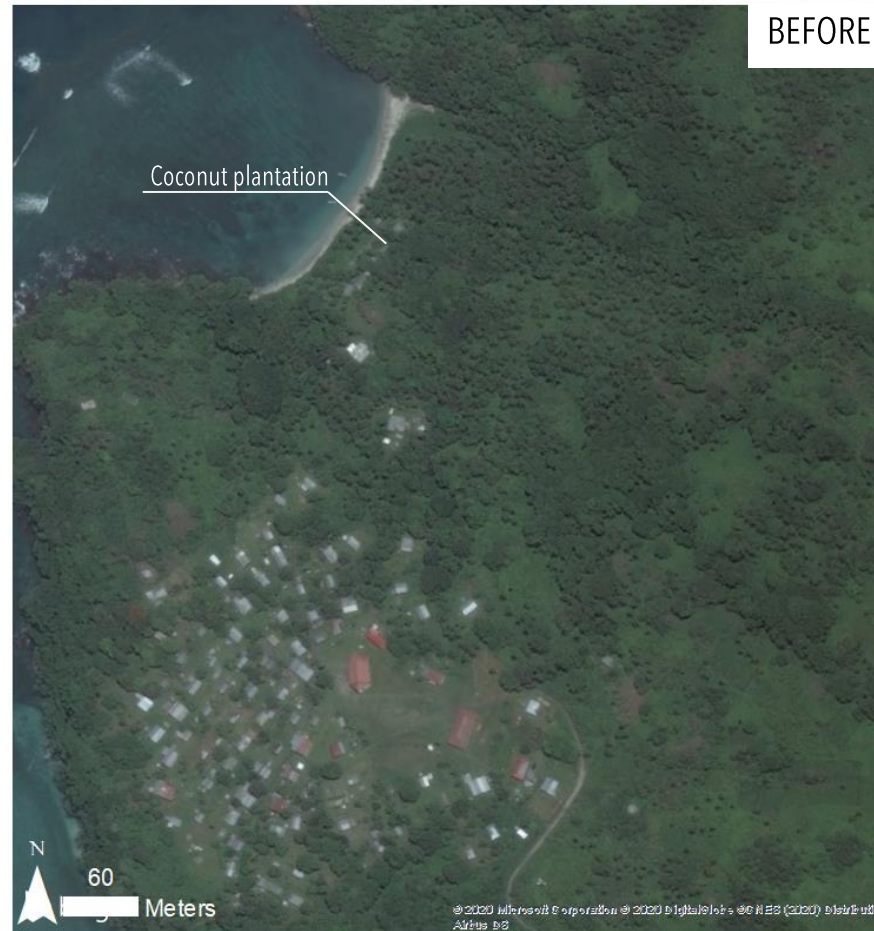

### Data sources:

- (1) pre-event (reference) image:
  - ESRI base map
- (2) post-event images:
  - Pleiades, 12 April 2020, CNES (2020), distribution Airbus DS
- (3) baseline data
  - Administrative boundaries: OCHA ROP
  - Land cover: Secretariat of the Pacific Community (SPC)

## AOI 2 NABUKELEVU DISTRICT KADAVU PROVINCNE, FIJI : DAMAGED CULTIVATED LAND

ESRI Base Map

Pleiades / 12 APRIL 2020

## AOI 2 NABUKELEVU DISTRICT KADAVU PROVINCNE, FIJI : DAMAGED COCONUT PLANTATION

ESRI Base Map

Pleiades / 12 APRIL 2020