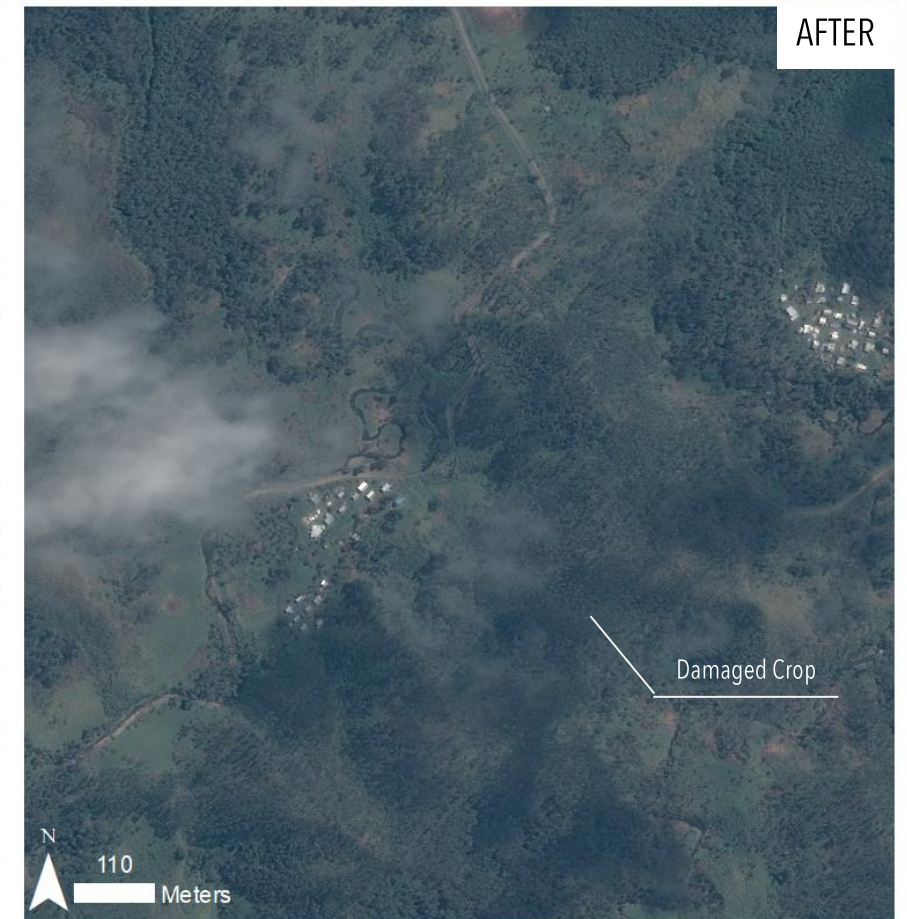

Pleiades / 12 APRIL 2020