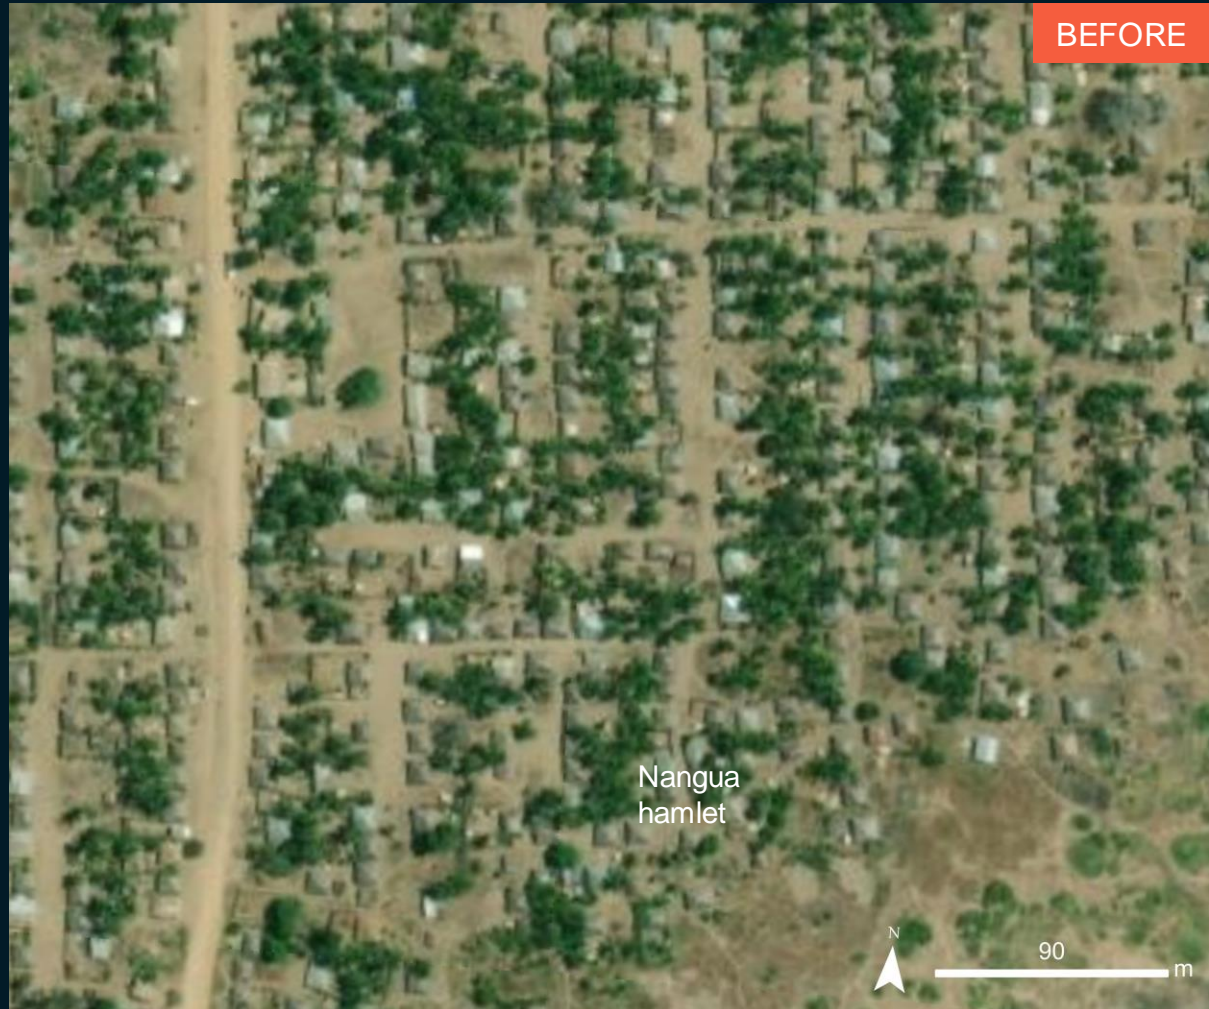

18 December 2024

PRELIMINARY SATELLITE-DERIVED DAMAGE ASSESSMENT

Quissanga, Montepuez & Metuge Districts,
Cabo Delgado Province, Mozambique

 Status: No major visible damage

 Further action(s): continue monitoring

Image center:
13°07'34"S
39°01'34"E

WorldView-3 / 07 November 2022

Pleiades / 17 December 2024

AOI 3 – 1: Metuge Posto, Metuge District, Cabo Delgado Province

No major visible damage

Image center:
13°00'39"S
40°23'19"E

BEFORE

AFTER

WorldView-3 / 26 August 2023

Pleiades / 18 December 2024

AOI 3 – 2: Metuge Posto, Metuge District, Cabo Delgado Province

No major visible damage

Image center:
12°58'36"S
40°23'16"E

BEFORE

Metuge town

WorldView-2 / 04 February 2022

AFTER

Metuge town

Pleiades / 18 December 2024

SUMMARY OF FINDINGS

- No major visible damage could be observed from very high-resolution satellite images in Mahate Posto, Quissanga District, Cabo Delgado Province as of 16 December 2024;
- No major visible damage could be observed from very high-resolution satellite images in Metuge Posto, Metuge District, Cabo Delgado Province as of 18 December 2024;
- No major visible damage could be observed from very high-resolution satellite images in Montepuez Posto, Montepuez District, Cabo Delgado Province as of 17 December 2024;
- In general, the area of Montepuez seems to have been spared from the cyclone damage.