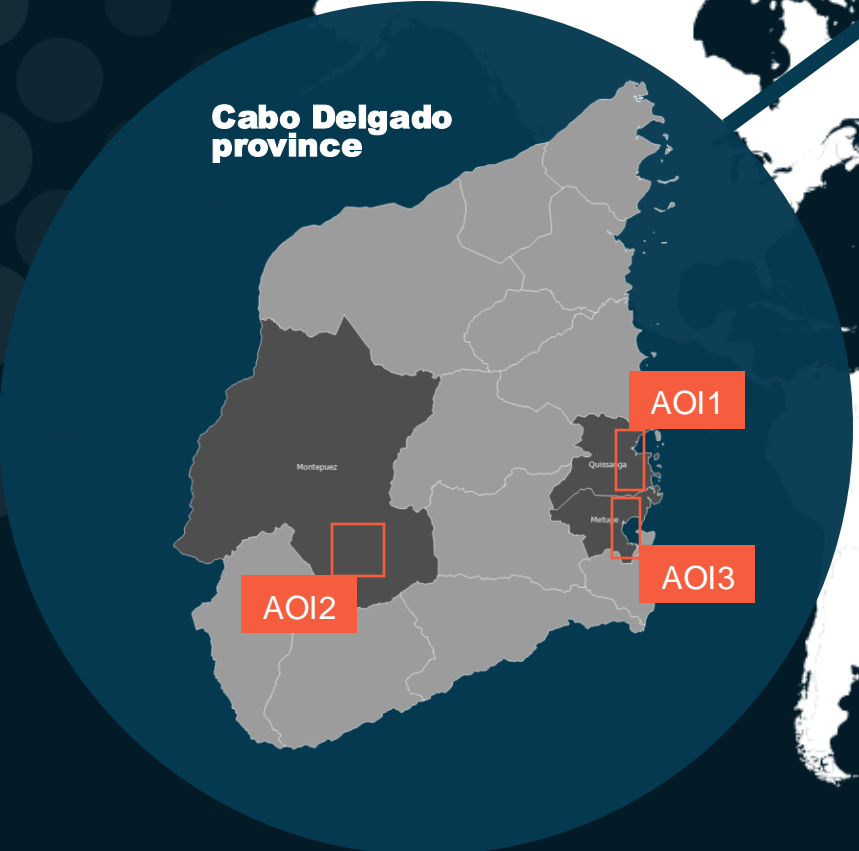

18 December 2024

PRELIMINARY SATELLITE-DERIVED DAMAGE ASSESSMENT

Quissanga, Montepuez & Metuge Districts,
Cabo Delgado Province, Mozambique

 Status: No major visible damage

 Further action(s): continue monitoring

Mozambique

18 Dec. 2024

AOI 1 – 1: Mahate Posto, Quissanga District, Cabo Delgado Province

No major visible damage

Image center:
12°43'02"S
40°34'32"E

BEFORE

SITU village

WorldView-2 / 21 October 2021

AFTER

SITU village

Pleiades / 16 December 2024

AOI 1 – 2: Mahate Posto, Quissanga District, Cabo Delgado Province

No major visible damage

Image center:
12°38'10"S
40°33'50"E

Pleiades / 15 November 2024

Pleiades / 16 December 2024

Metuge town

WorldView-2 / 04 February 2022

AFTER

Metuge town

Pleiades / 18 December 2024

SUMMARY OF FINDINGS

- No major visible damage could be observed from very high-resolution satellite images in Mahate Posto, Quissanga District, Cabo Delgado Province as of 16 December 2024;
- No major visible damage could be observed from very high-resolution satellite images in Metuge Posto, Metuge District, Cabo Delgado Province as of 18 December 2024;
- No major visible damage could be observed from very high-resolution satellite images in Montepuez Posto, Montepuez District, Cabo Delgado Province as of 17 December 2024;
- In general, the area of Montepuez seems to have been spared from the cyclone damage.