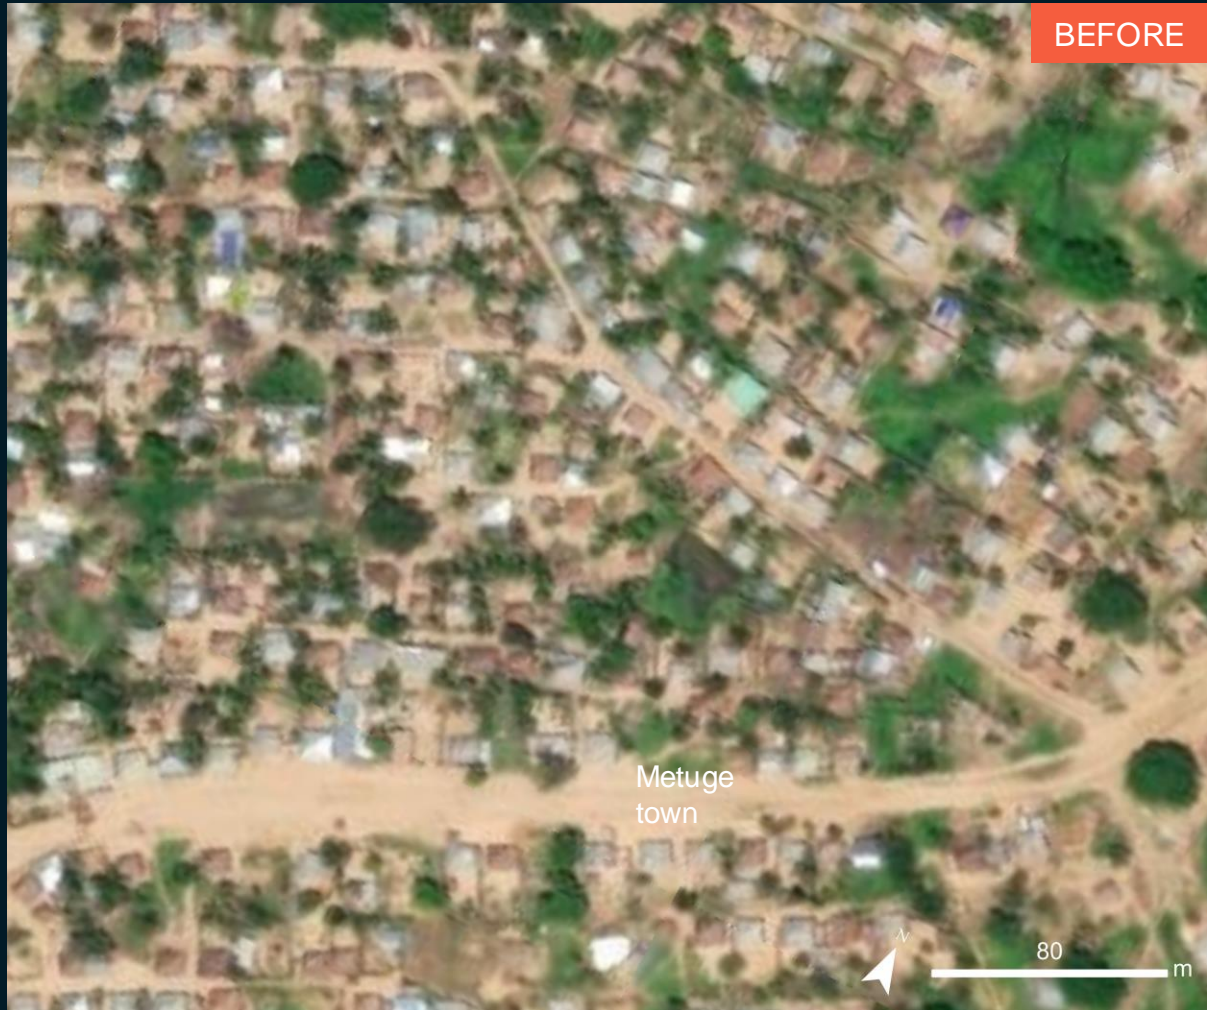

18 December 2024

PRELIMINARY SATELLITE-DERIVED DAMAGE ASSESSMENT

Quissanga, Montepuez & Metuge Districts,
Cabo Delgado Province, Mozambique

 Status: No major visible damage

 Further action(s): continue monitoring

AFTER

SITU village

Pleiades / 16 December 2024

AOI 1 – 2: Mahate Posto, Quissanga District, Cabo Delgado Province

No major visible damage

Image center:
12°38'10"S
40°33'50"E

Pleiades / 15 November 2024

Pleiades / 16 December 2024

BEFORE

AFTER

WorldView-3 / 26 August 2023

Pleiades / 18 December 2024

AOI 3 – 2: Metuge Posto, Metuge District, Cabo Delgado Province

No major visible damage

Image center:
12°58'36"S
40°23'16"E

BEFORE

Metuge town

WorldView-2 / 04 February 2022

AFTER

Metuge town

Pleiades / 18 December 2024

SUMMARY OF FINDINGS

- No major visible damage could be observed from very high-resolution satellite images in Mahate Posto, Quissanga District, Cabo Delgado Province as of 16 December 2024;
- No major visible damage could be observed from very high-resolution satellite images in Metuge Posto, Metuge District, Cabo Delgado Province as of 18 December 2024;
- No major visible damage could be observed from very high-resolution satellite images in Montepuez Posto, Montepuez District, Cabo Delgado Province as of 17 December 2024;
- In general, the area of Montepuez seems to have been spared from the cyclone damage.