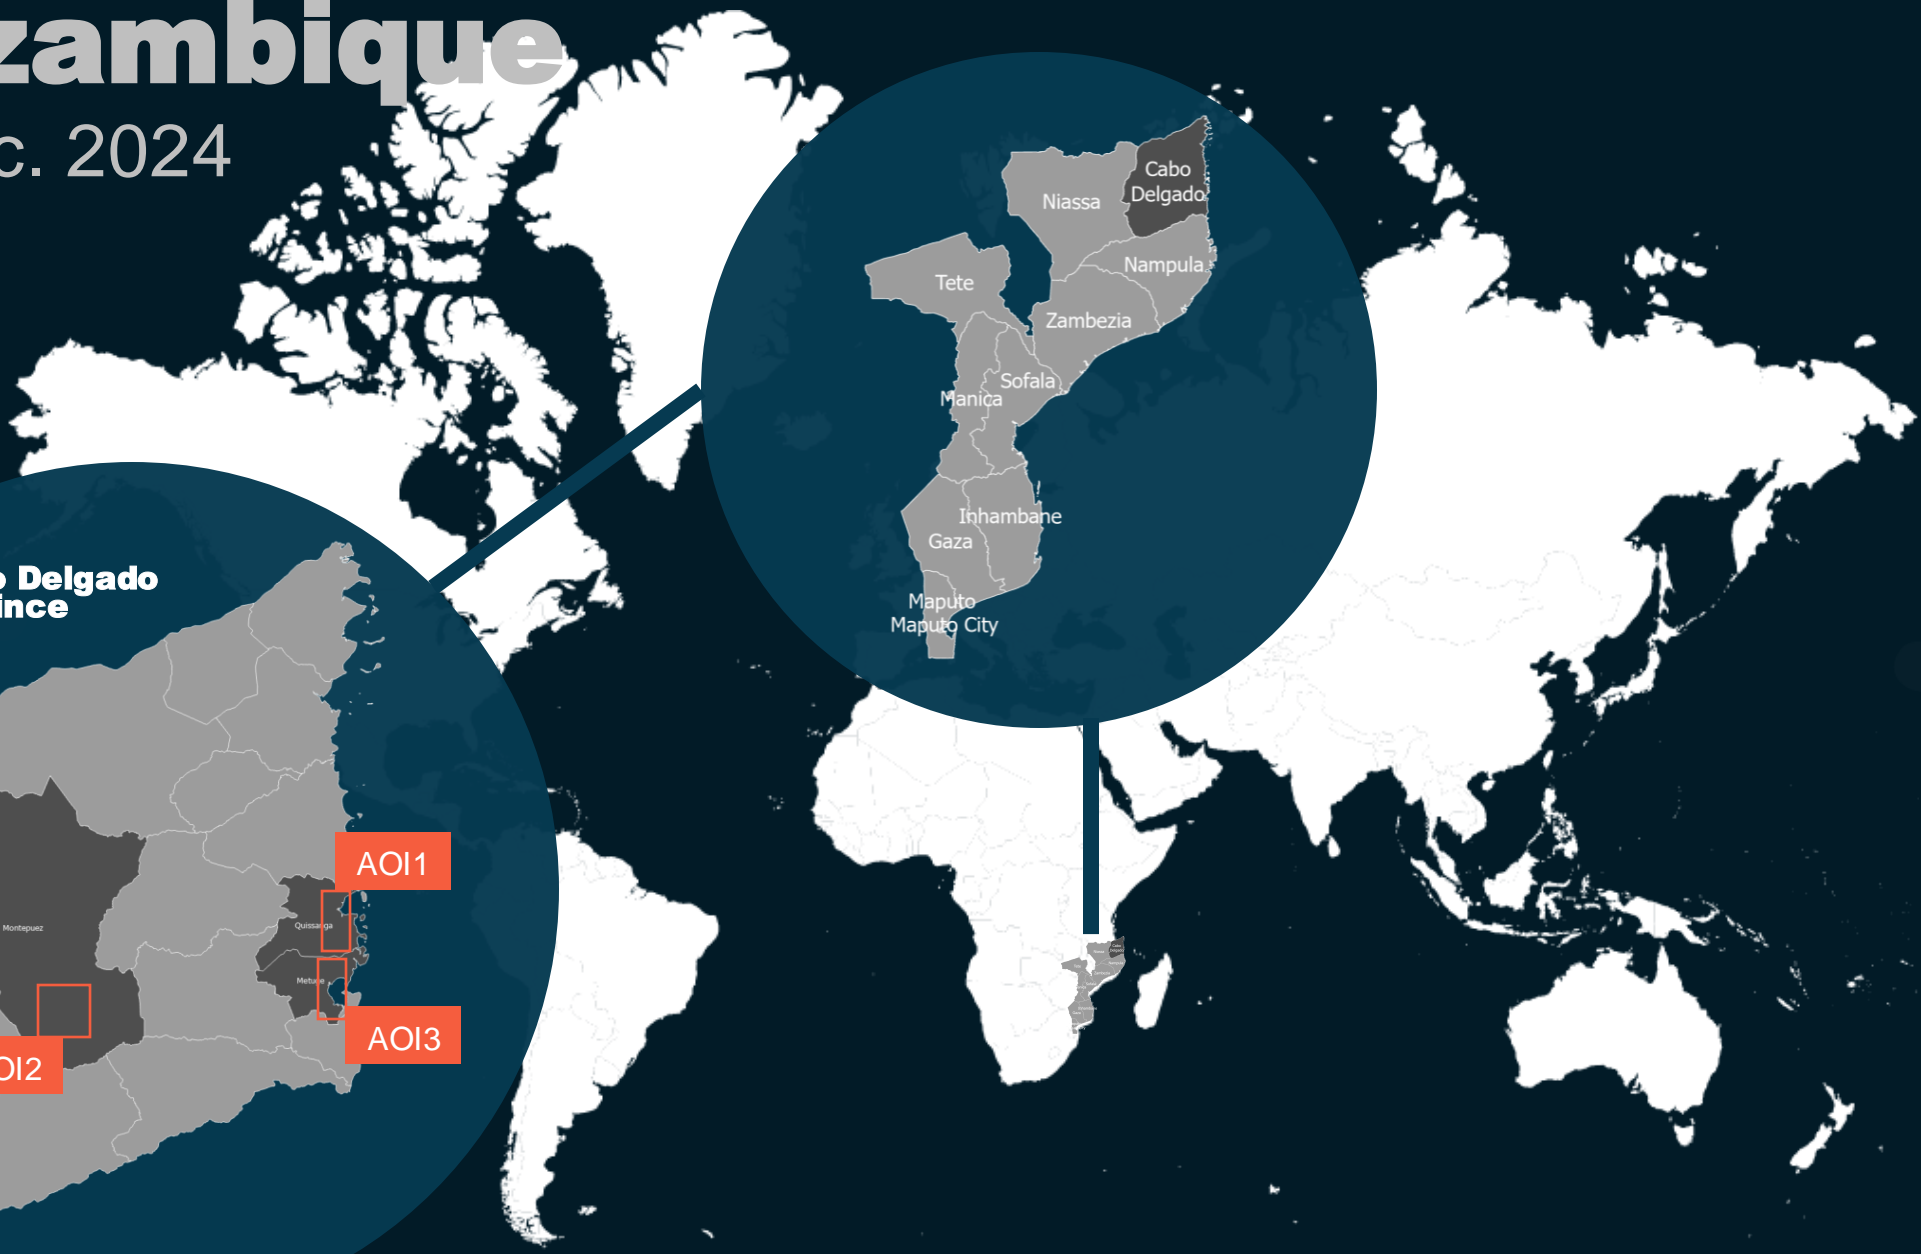

18 December 2024

PRELIMINARY SATELLITE-DERIVED DAMAGE ASSESSMENT

Quissanga, Montepuez & Metuge Districts,
Cabo Delgado Province, Mozambique

 Status: No major visible damage

 Further action(s): continue monitoring

Mozambique

18 Dec. 2024

AOI 1 – 1: Mahate Posto, Quissanga District, Cabo Delgado Province

No major visible damage

Image center:
12°43'02"S
40°34'32"E

BEFORE

SITU village

WorldView-2 / 21 October 2021

AFTER

SITU village

Pleiades / 16 December 2024

AOI 1 – 2: Mahate Posto, Quissanga District, Cabo Delgado Province

No major visible damage

Image center:
12°38'10"S
40°33'50"E

Pleiades / 15 November 2024

Pleiades / 16 December 2024

Metuge town

WorldView-2 / 04 February 2022

AFTER

Metuge town

Pleiades / 18 December 2024

SUMMARY OF FINDINGS

- No major visible damage could be observed from very high-resolution satellite images in Mahate Posto, Quissanga District, Cabo Delgado Province as of 16 December 2024;
- No major visible damage could be observed from very high-resolution satellite images in Metuge Posto, Metuge District, Cabo Delgado Province as of 18 December 2024;
- No major visible damage could be observed from very high-resolution satellite images in Montepuez Posto, Montepuez District, Cabo Delgado Province as of 17 December 2024;
- In general, the area of Montepuez seems to have been spared from the cyclone damage.