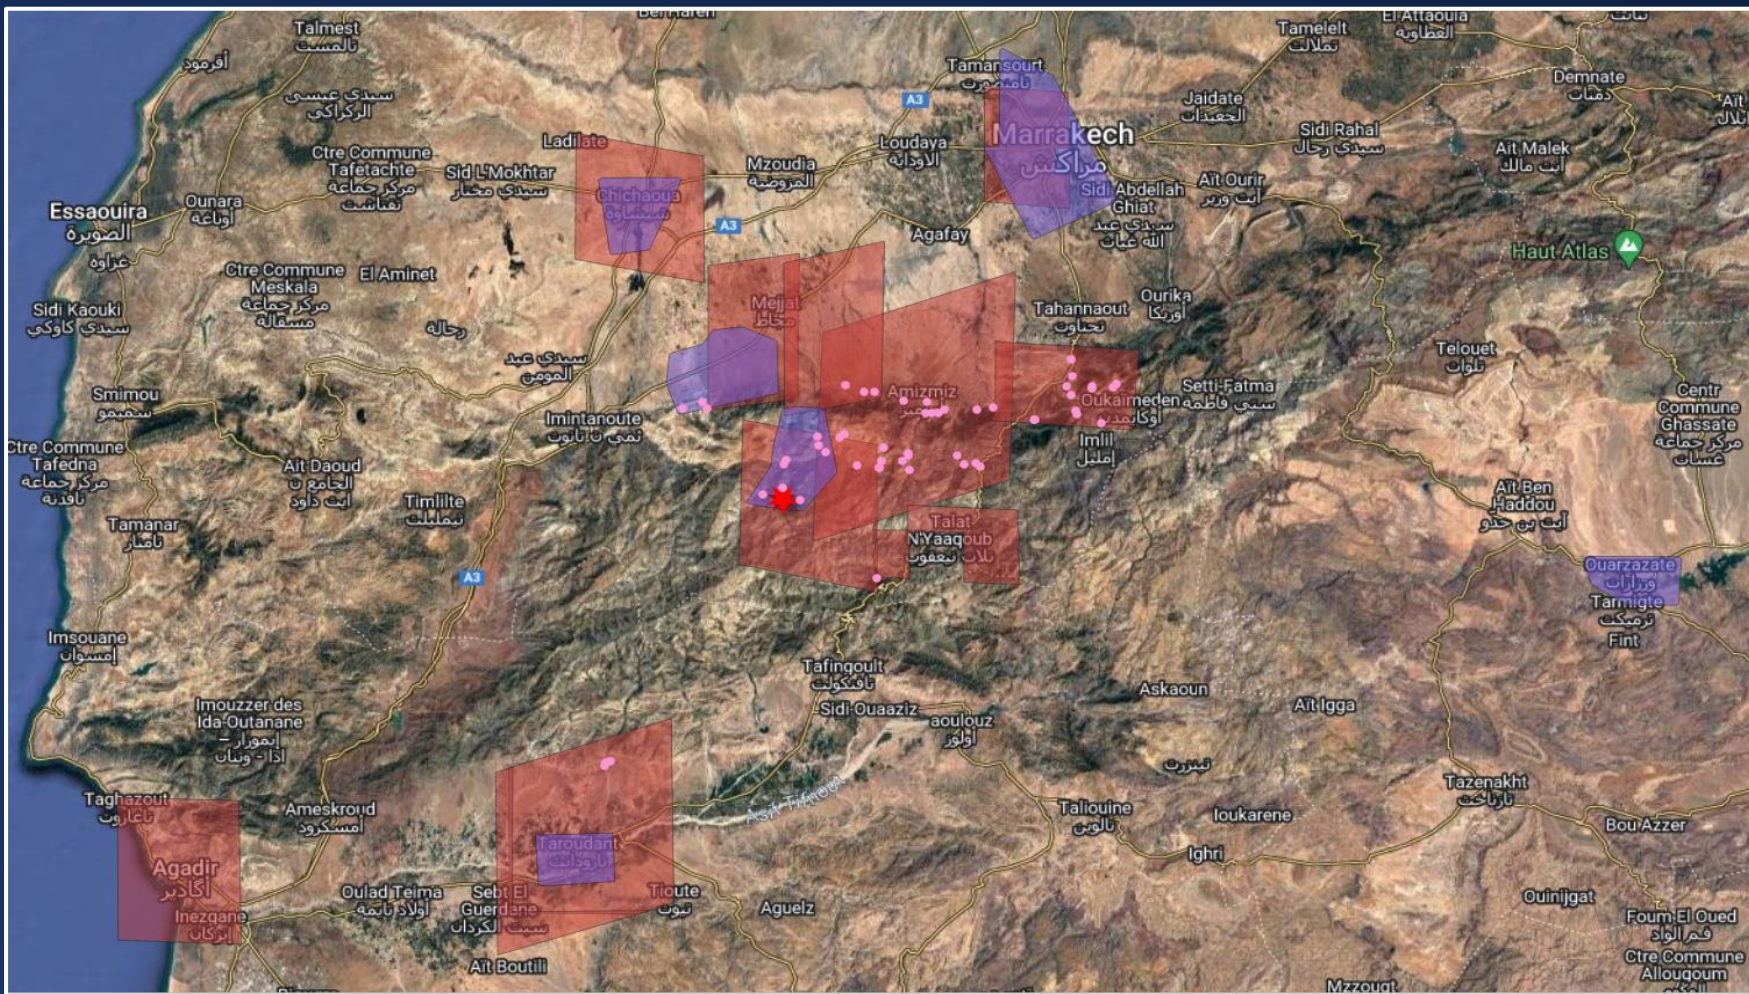

SATELLITE IMAGERY AVAILABLE TO IDENTIFY THE MOST IMPACTED AREAS

- Pléiades | 10/09/2023
- Maxar | 10/09/2023