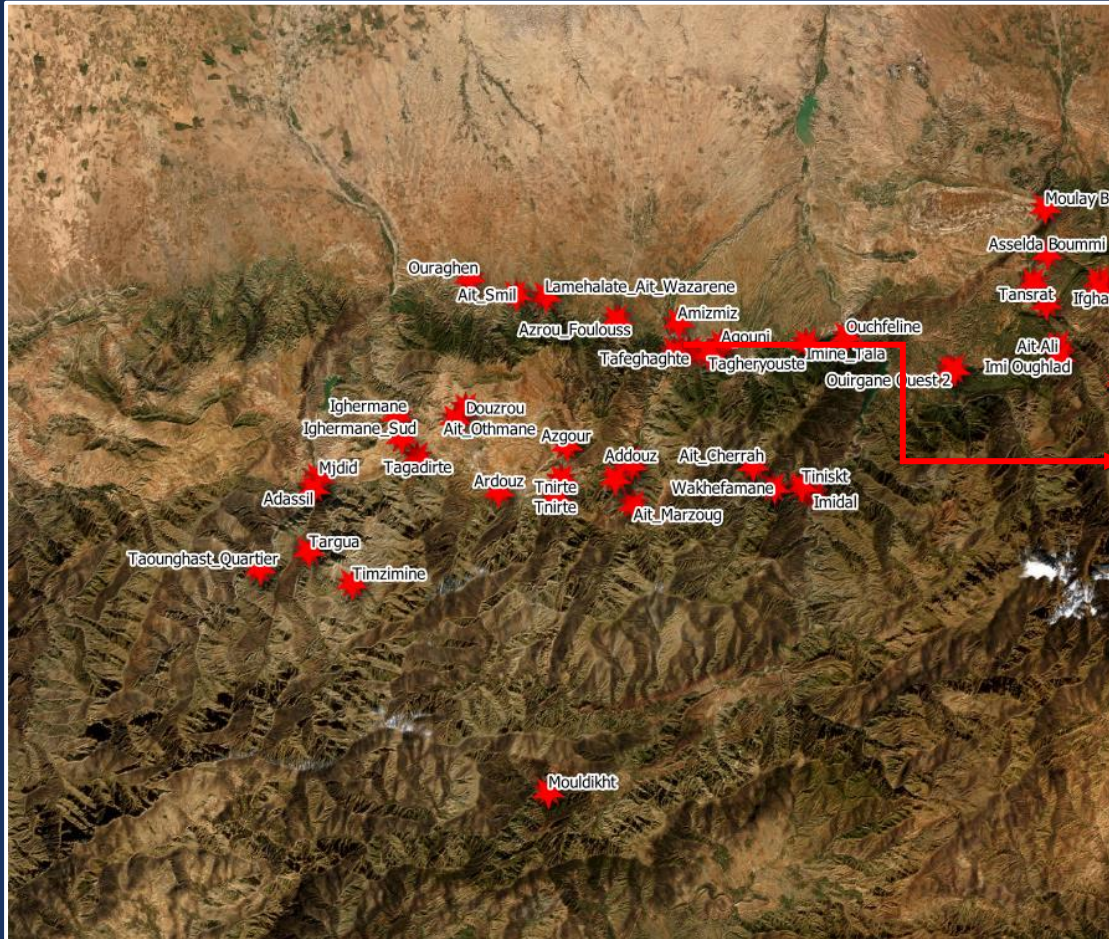

VILLAGE OF TAFEGHAGHTE, PROVINCE OF AL HAOUZ