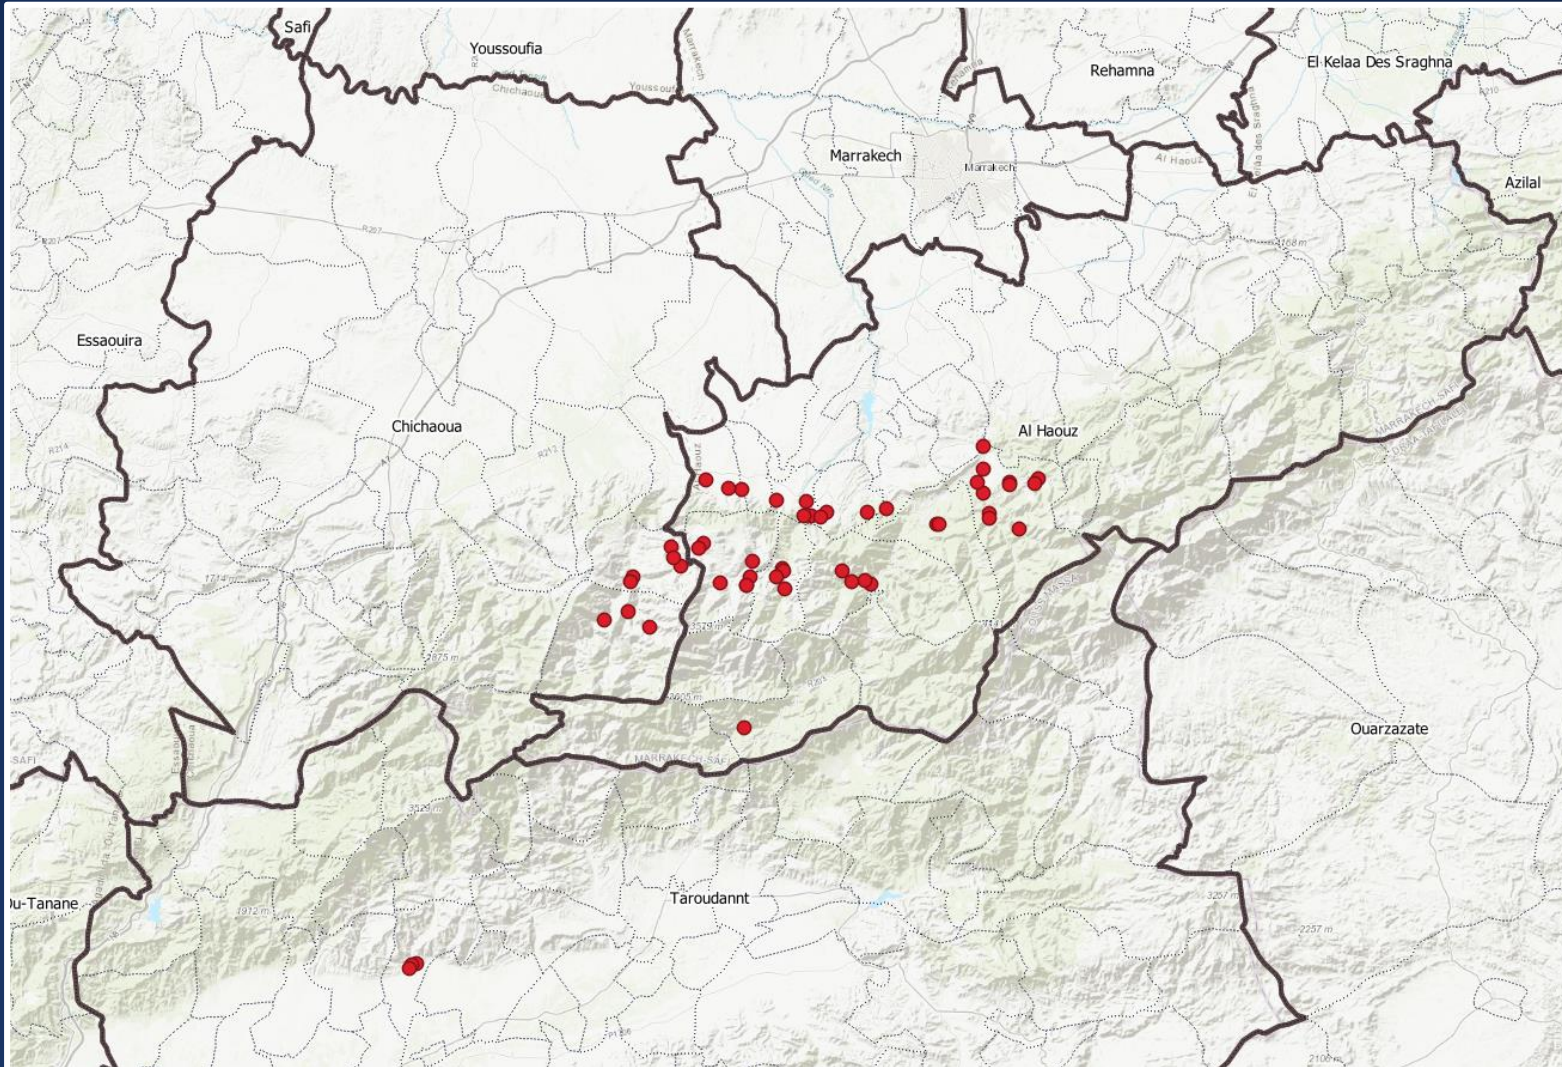

# RAPID MAPPING OF DAMAGED LOCALITIES BASED ON SATELLITE IMAGERY\*

After 6.8M earthquake of 08/09/23  
Chichaoua Province, Marrakech-Safi Region, Morocco

\* MAXAR and PLEIADES

Royaume du Maroc  
Ministère de l'Intérieur  
DGRN

# MAP OF TOWNS AND VILLAGES MOST AFFECTED IN THE PROVINCES OF AL HAOUZ, CHICHAOUA AND TAROUDANT

# MAP OF TOWNS AND VILLAGES MOST AFFECTED IN THE PROVINCES OF AL HAOUZ ET CHICHAOUA

# VILLAGE OF TAGAGIRTE, PROVINCE OF CHICHAOUA